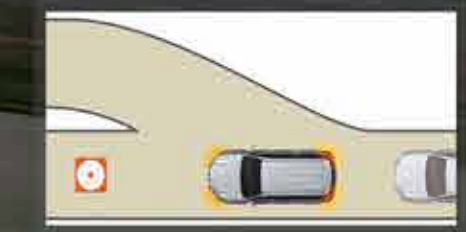

Emergency Brake Signal (EBS)