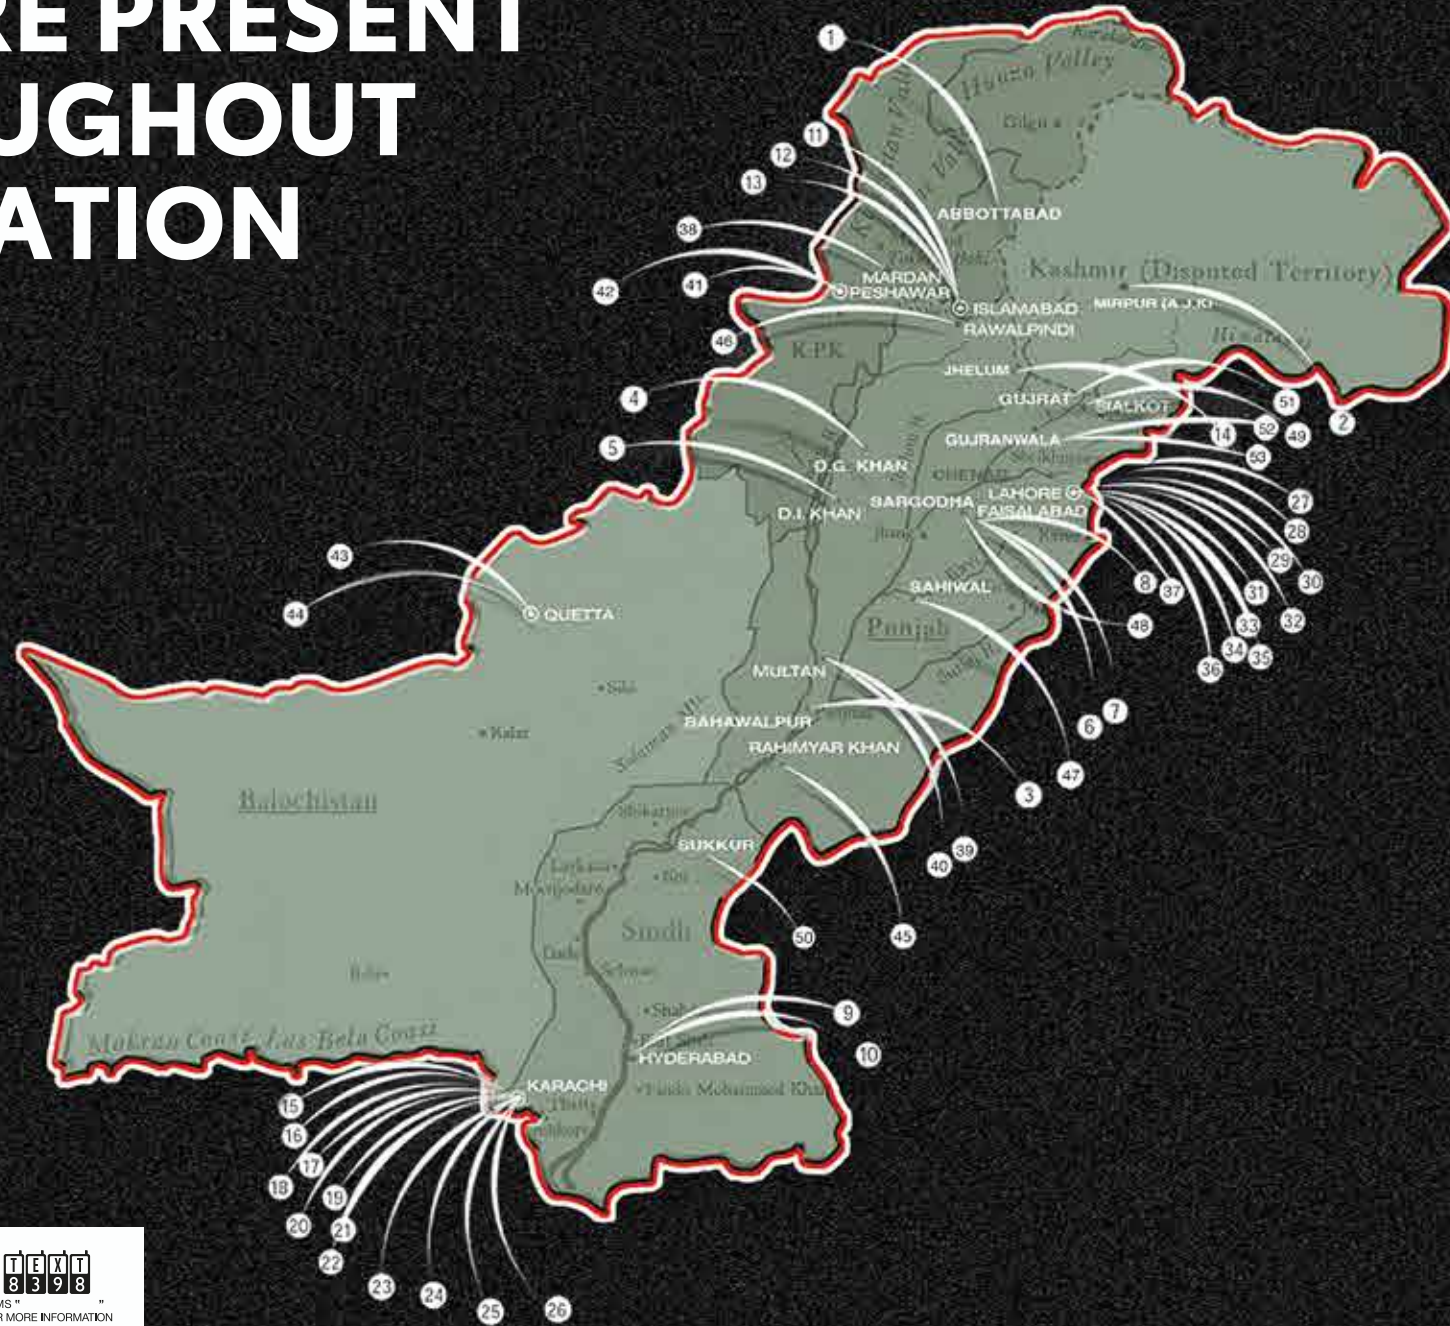

HILUX
REVO **GR**
SPORT

Attitude
Black

Super
White

BUILT TO BE **UNBEATABLE**

Move your world

WE ARE PRESENT THROUGHOUT THE NATION

ABBOTTABAD

- 1. TOYOTA ABBOTT MOTOR - PHONE: (0992) 380882