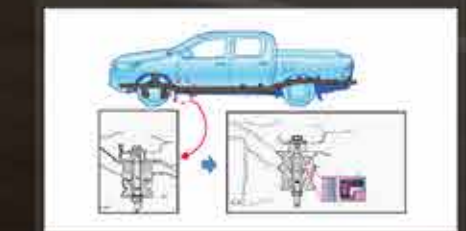

Vehicle Stability Control

Refined Suspension and Cabin Mounts

ISOFIX Child Seat Anchors

Impact Absorbing Structure

SPEC SHEET OF HILUX REVO GR SPORT BROCHURE

VEHICLE	HILUX E	REVO G M/T	REVO G A/T	REVO V A/T	REVO ROCCO	REVO GR-S [NEW]
MODEL CODE	GUN126R-DPFLXP	GUN126R-DPFSXP	GUN126R-DPTSXP	GUN126R-DPTHXP	GUN126R-DPTHXP	GUN126R-DPTHXP